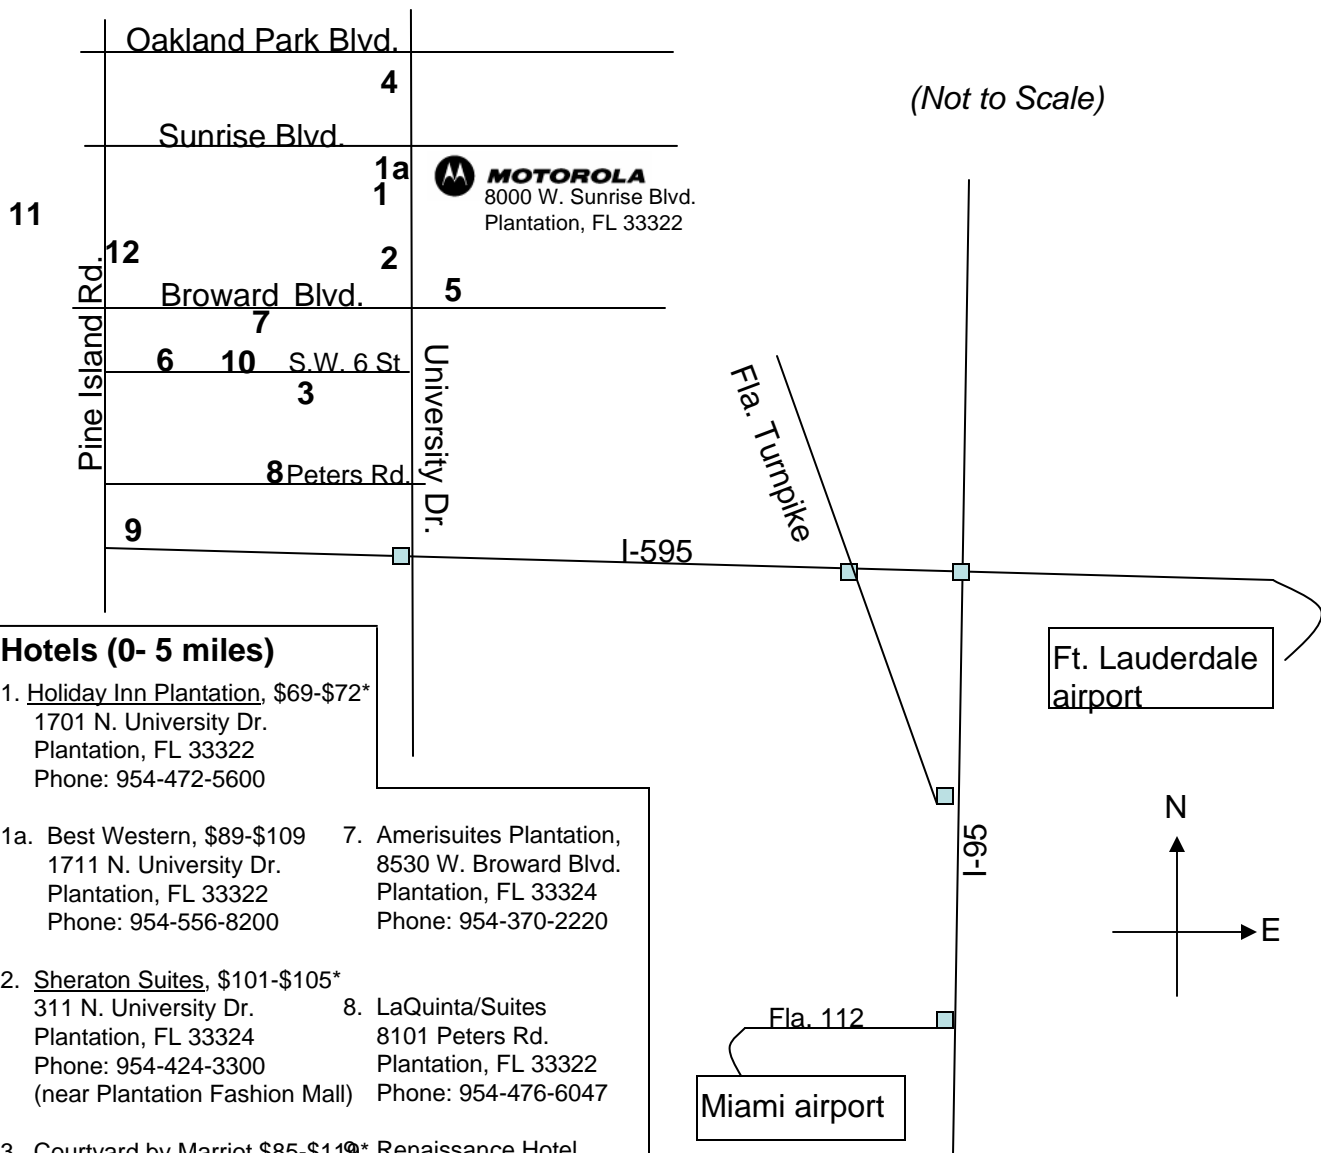

From Airports to Plantation Area Hotels

DIRECTIONS

FROM FT. LAUDERDALE AIRPORT TO MOTOROLA

- Take I-595 West from Ft. Lauderdale Airport.
- Turn North (Right) onto University Drive.
- Turn East (Right) onto Sunrise Blvd.
- Turn (Right) to Motorola Visitors Lobby Parking Entrance (by the White Tower), Door #1. (Hours: 8am-6pm)
- Motorola is at the Southeast corner of University Drive and Sunrise Blvd. Intersection.

FROM MIAMI INTERNATIONAL AIRPORT TO MOTOROLA

- Take I 95 North to I-595 West (about 25 miles)
- Take I-595 West to University Drive, (about 5 miles)
- Turn East (Right) onto Sunrise Blvd.
- Turn (Right) to Motorola Visitors Lobby Parking Entrance (by the White Tower), Door #1. (Hours: 8am-6pm)
- Motorola is at the Southeast corner of University Drive and Sunrise Blvd. Intersection.